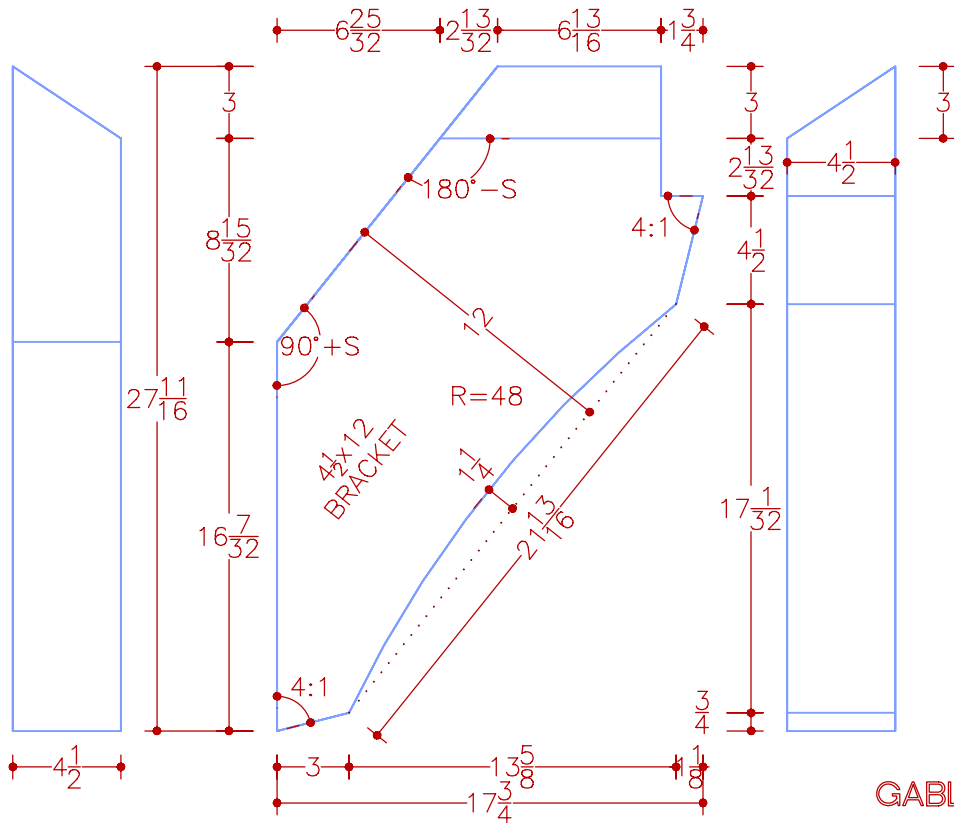

MONITOR

GREEN WOODLANDS BARN
GABLE BRACKET PATTERNS

Elevation Scale: $1\frac{1}{2}'' = 1'-0''$
Perspectives Not to Scale

GABLE END